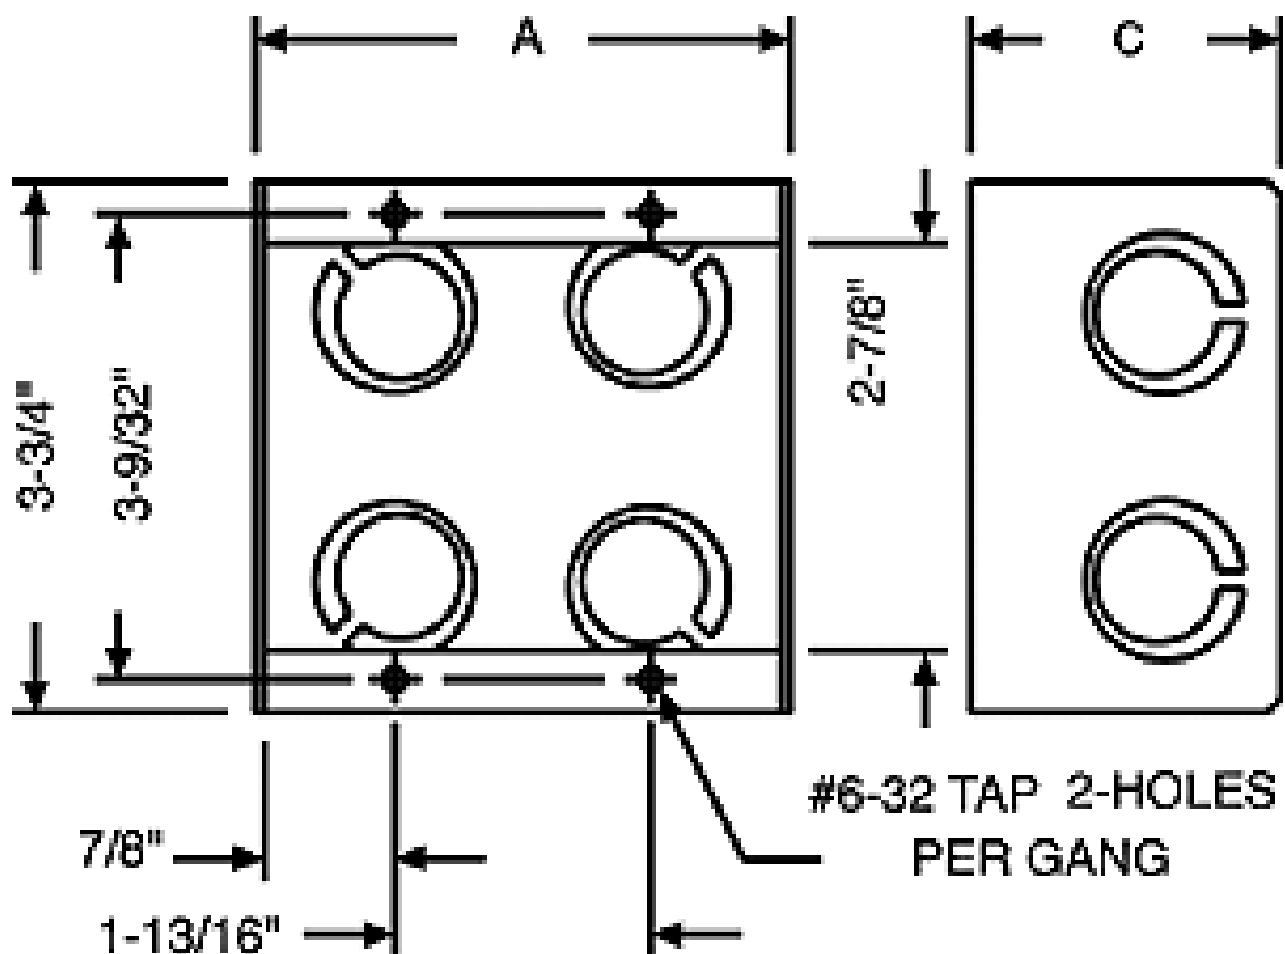

Compliances

UL 514-A listed, File E195978