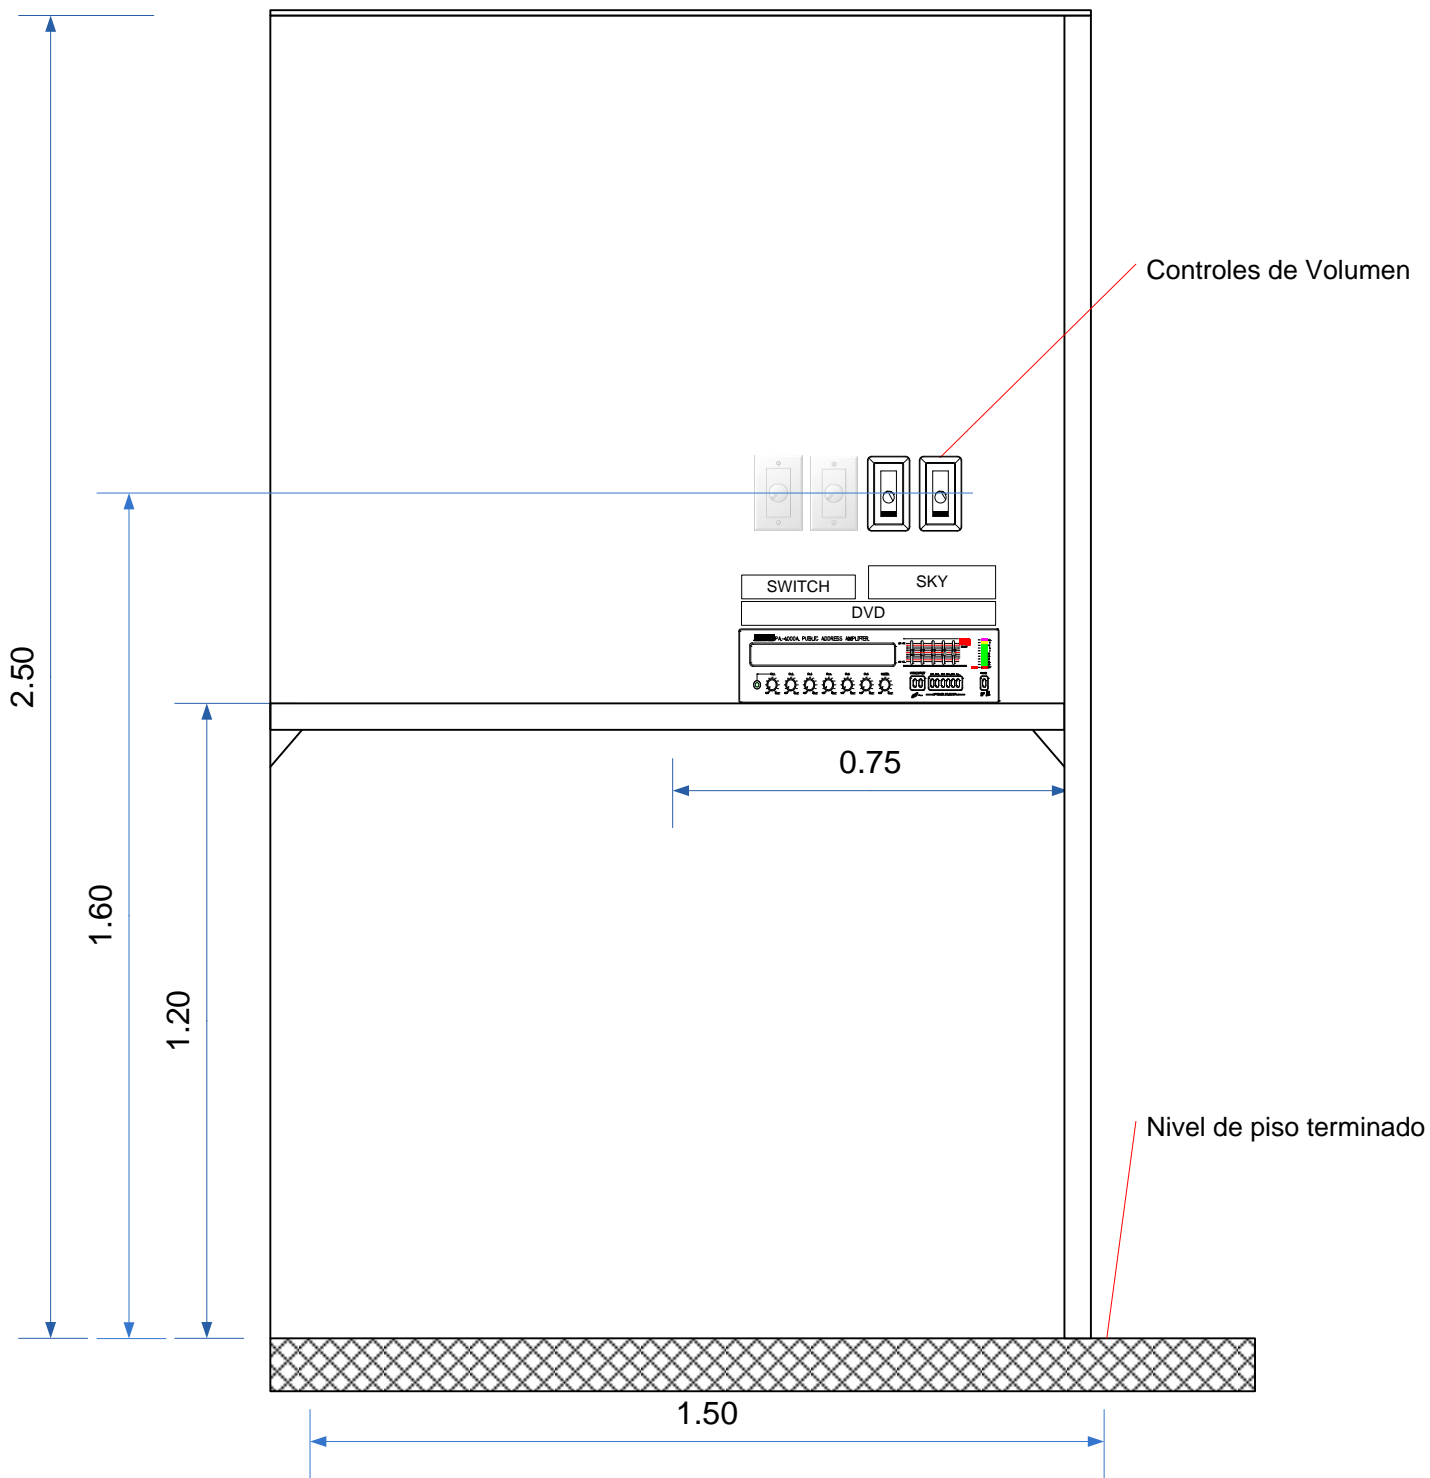

El Globo				Audio y Video		REV	
Dibujado ON SOUND				Ubicación de equipos en cabina			
Fecha	01 de Noviembre de 2010	Escala	NA	Unidad: metros	Hoja	2 de 5